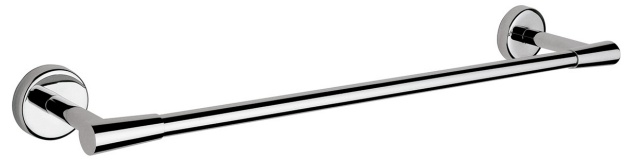

Pearl Towel Bar

BA-TB-00002-MB

KOVA

Appearance

| | |
|----------|-------------|
| Finish | Matte Black |
| Material | Brass |

Dimensions

| | |
|--------|----------|
| Width | 16.93-in |
| Depth | 3.18-in |
| Height | 1.77-in |

Features

| | |
|--------------------------------|-----|
| Concealed Mounting | Yes |
| Installation Hardware Included | Yes |
| Rust Resistant | Yes |

Figure A

Figure B